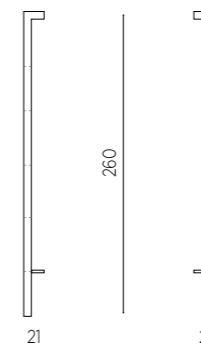

MONTANTE SX E DX L AND R UPRIGHT

DIMENSIONI / SIZES
L 2 P 21 H 260 cm

PERLA BEIGE / PEARL BEIGE

DX
BLAKEMONTDXPB

SX
BLAKEMONTSXPB

BRONZO / BRONZE

DX
BLAKEMONTDXBR

SX
BLAKEMONTSXBR

NERO / BLACK

DX
BLAKEMONTDXNE

SX
BLAKEMONTSXNE