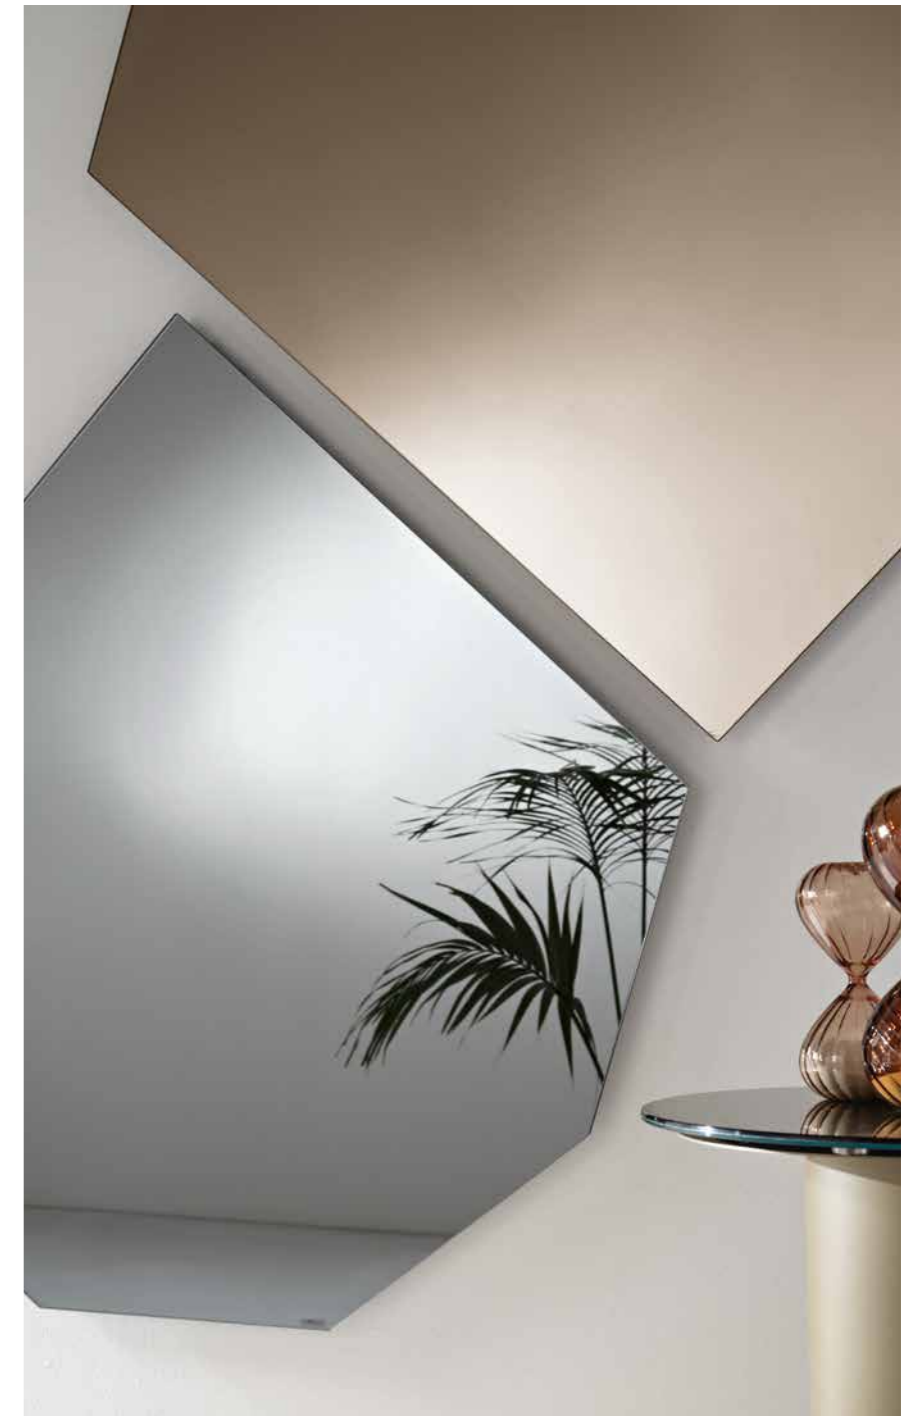

# SEVEN

Specchio sagomato, disponibile in due colori e due dimensioni.

*Shaped mirror, available in two sizes and two colors.*

DIMENSIONI / SIZES **120 x 112 H cm** - **150 x 140 H cm**

COLORI / COLOURS

BRONZO

*BRONZE*

120 x 112 cm

**SEVEN120X112BR**

150 x 140 cm

**SEVEN150X140BR**

FUMÈ

*SMOKY*

120 x 112 cm

**SEVEN120X112FU**

150 x 140 cm

**SEVEN150X140FU**