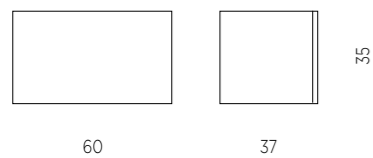

REGGIMENSOLA / SHELF SUPPORT

DIMENSIONI / SIZES
L 7 P 2,5 H 1,5 cm

NOTA TECNICA: Due reggimensola per mensola.

TECHNICAL NOTE: Two shelf supports for each shelf.

PERLA BEIGE

PEARL BEIGE

BLAKEREGPB

BRONZO

BRONZE

BLAKEREGBR

NERO

BLACK

BLAKEREGNE

MODULI / MODULES

NOTA TECNICA: I moduli hanno l'anta a ribalta e sono dotati di viti per il fissaggio.
TECHNICAL NOTE: Modules with flap doors and feature screws for fixing.

PISTONI PER APERTURA ANTA MODULO / PISTONS FOR DOORS

NOTA TECNICA: Due pistoni per modulo.

TECHNICAL NOTE: Two piston for each module.

BLAKEPISTONEDOWN

BLAKEPISTONEUP