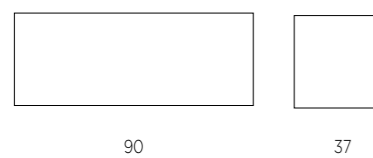

REGGIMENSOLA / SHELF SUPPORT

DIMENSIONI / SIZES
L 7 P 2,5 H 1,5 cm

NOTA TECNICA: Due reggimensola per mensola.

TECHNICAL NOTE: Two shelf supports for each shelf.

PERLA BEIGE

PEARL BEIGE

BLAKEREGPB

BRONZO

BRONZE

BLAKEREGBR

NERO

BLACK

BLAKEREGNE

MODULI / MODULES

NOTA TECNICA: I moduli hanno l'anta a ribalta e sono dotati di viti per il fissaggio.
TECHNICAL NOTE: Modules with flap doors and feature screws for fixing.

PISTONI PER APERTURA ANTA MODULO / PISTONS FOR DOORS

NOTA TECNICA: Due pistoni per modulo.

TECHNICAL NOTE: Two piston for each module.

BLAKEPISTONEDOWN

BLAKEPISTONEUP